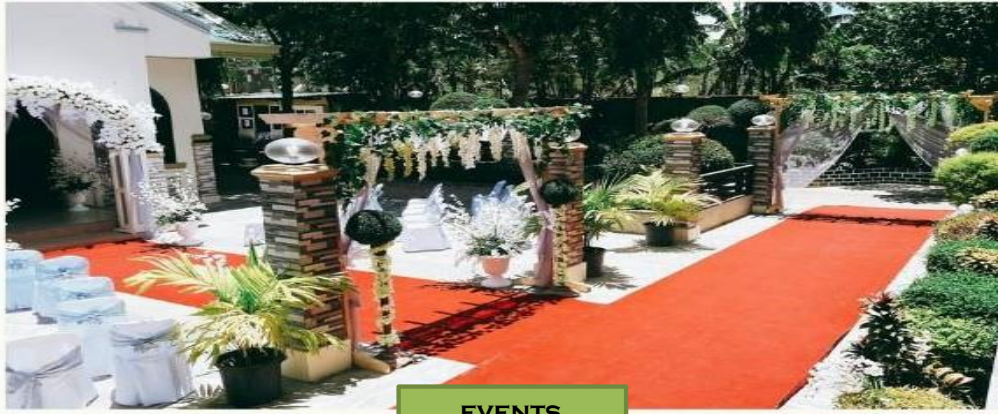

EVENTS

FOR RESERVATION AND INQUIRY

Hotel Number: +63 917 897 3119/ +63 908 774 6967

Email Add: Vesmeraldaresort@gmail.com
sales.vesmeraldaresort@gmail.com

Located at Along the Highway Brgy. Marcos Village, Palayan City, Nueva Ecija 3132

www.villaesmeraldaresort.com